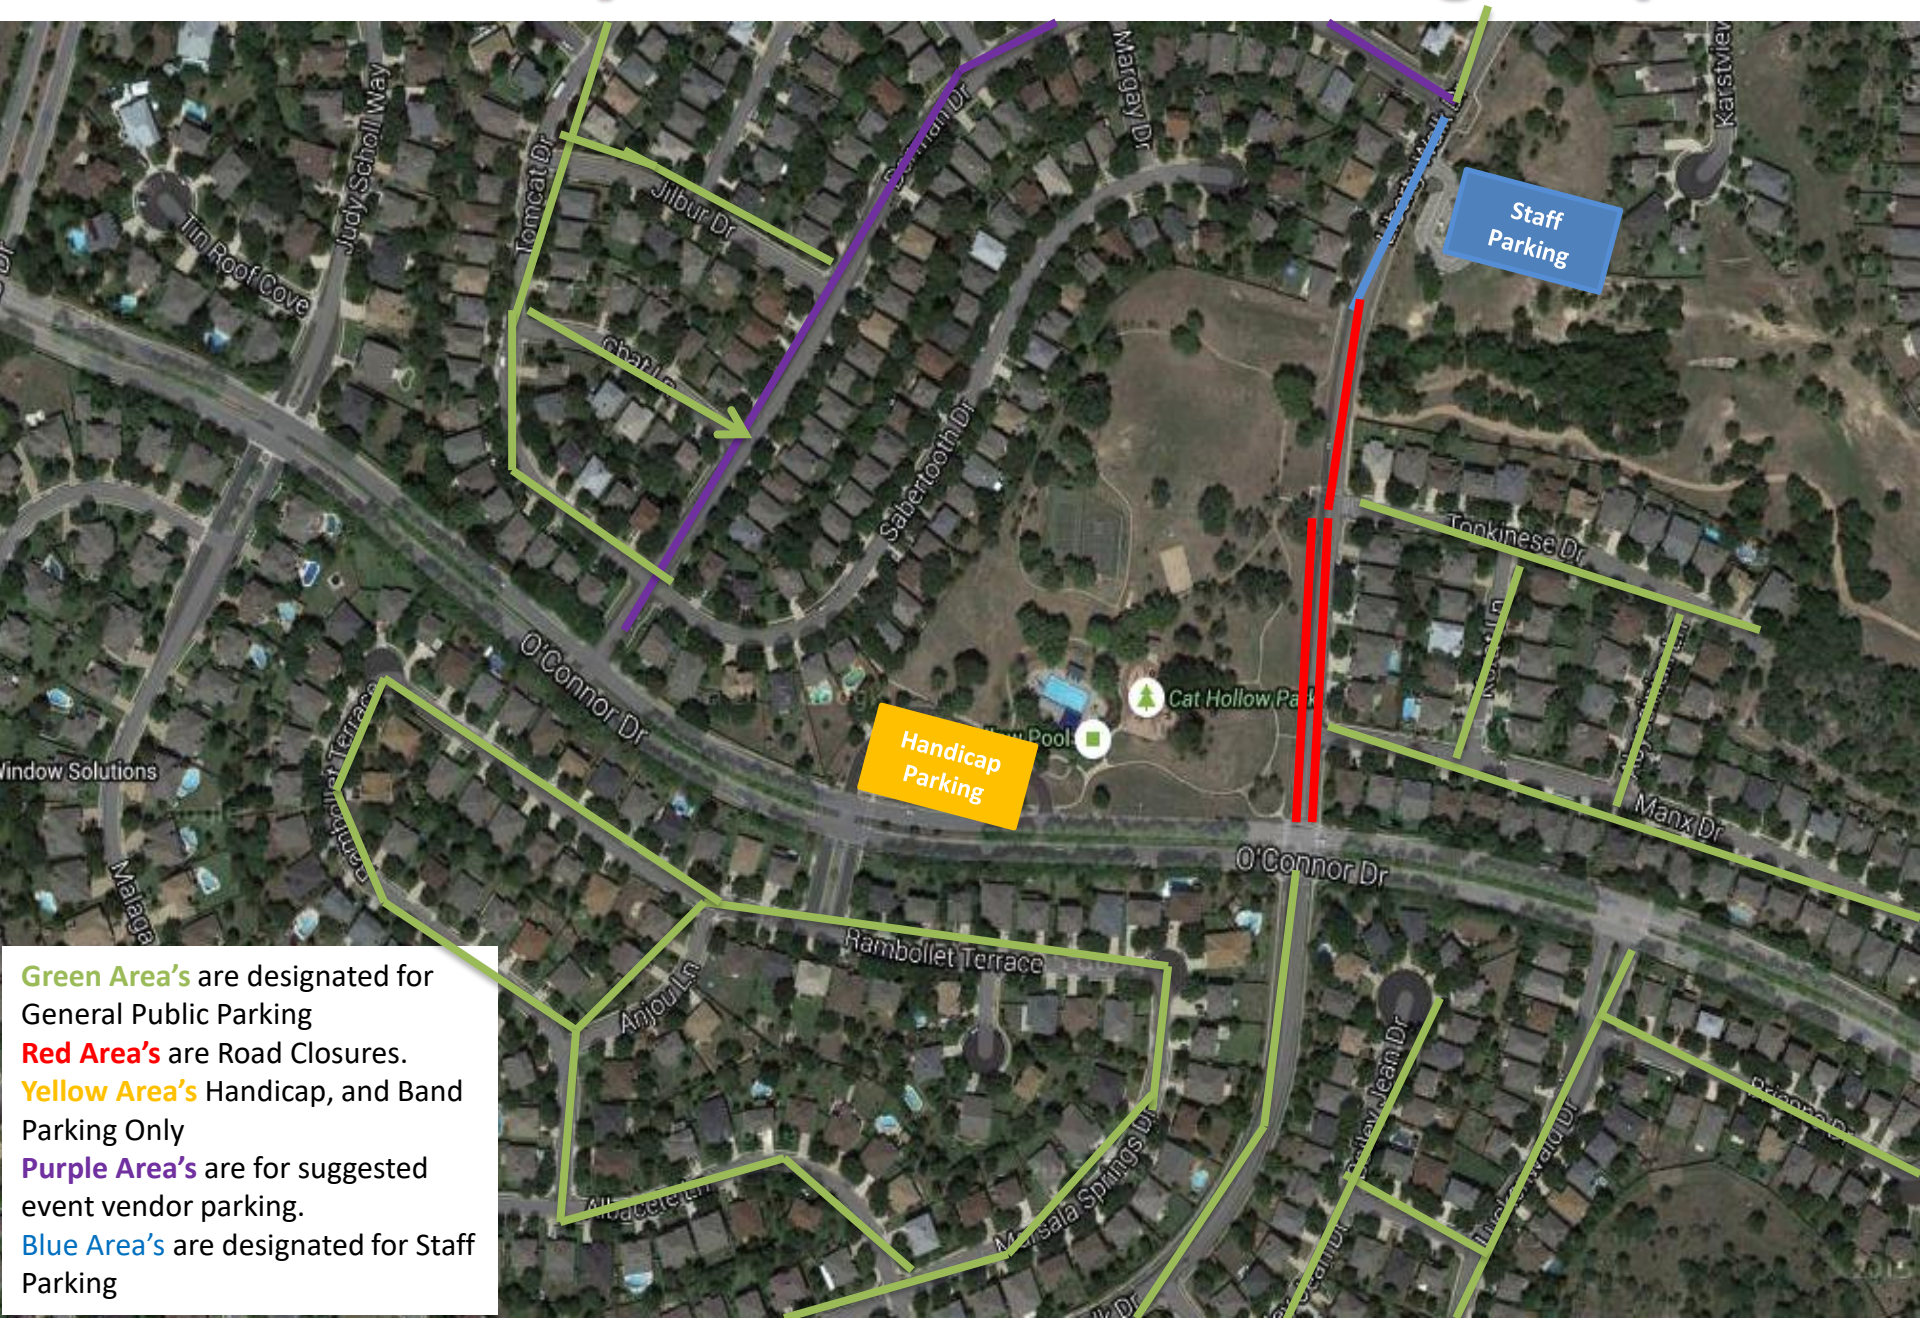

# 2024 Hairy Man Festival Parking Map

Staff  
Parking

Handicap  
Parking

**Green Area's** are designated for General Public Parking  
**Red Area's** are Road Closures.  
**Yellow Area's** Handicap, and Band Parking Only  
**Purple Area's** are for suggested event vendor parking.  
**Blue Area's** are designated for Staff Parking