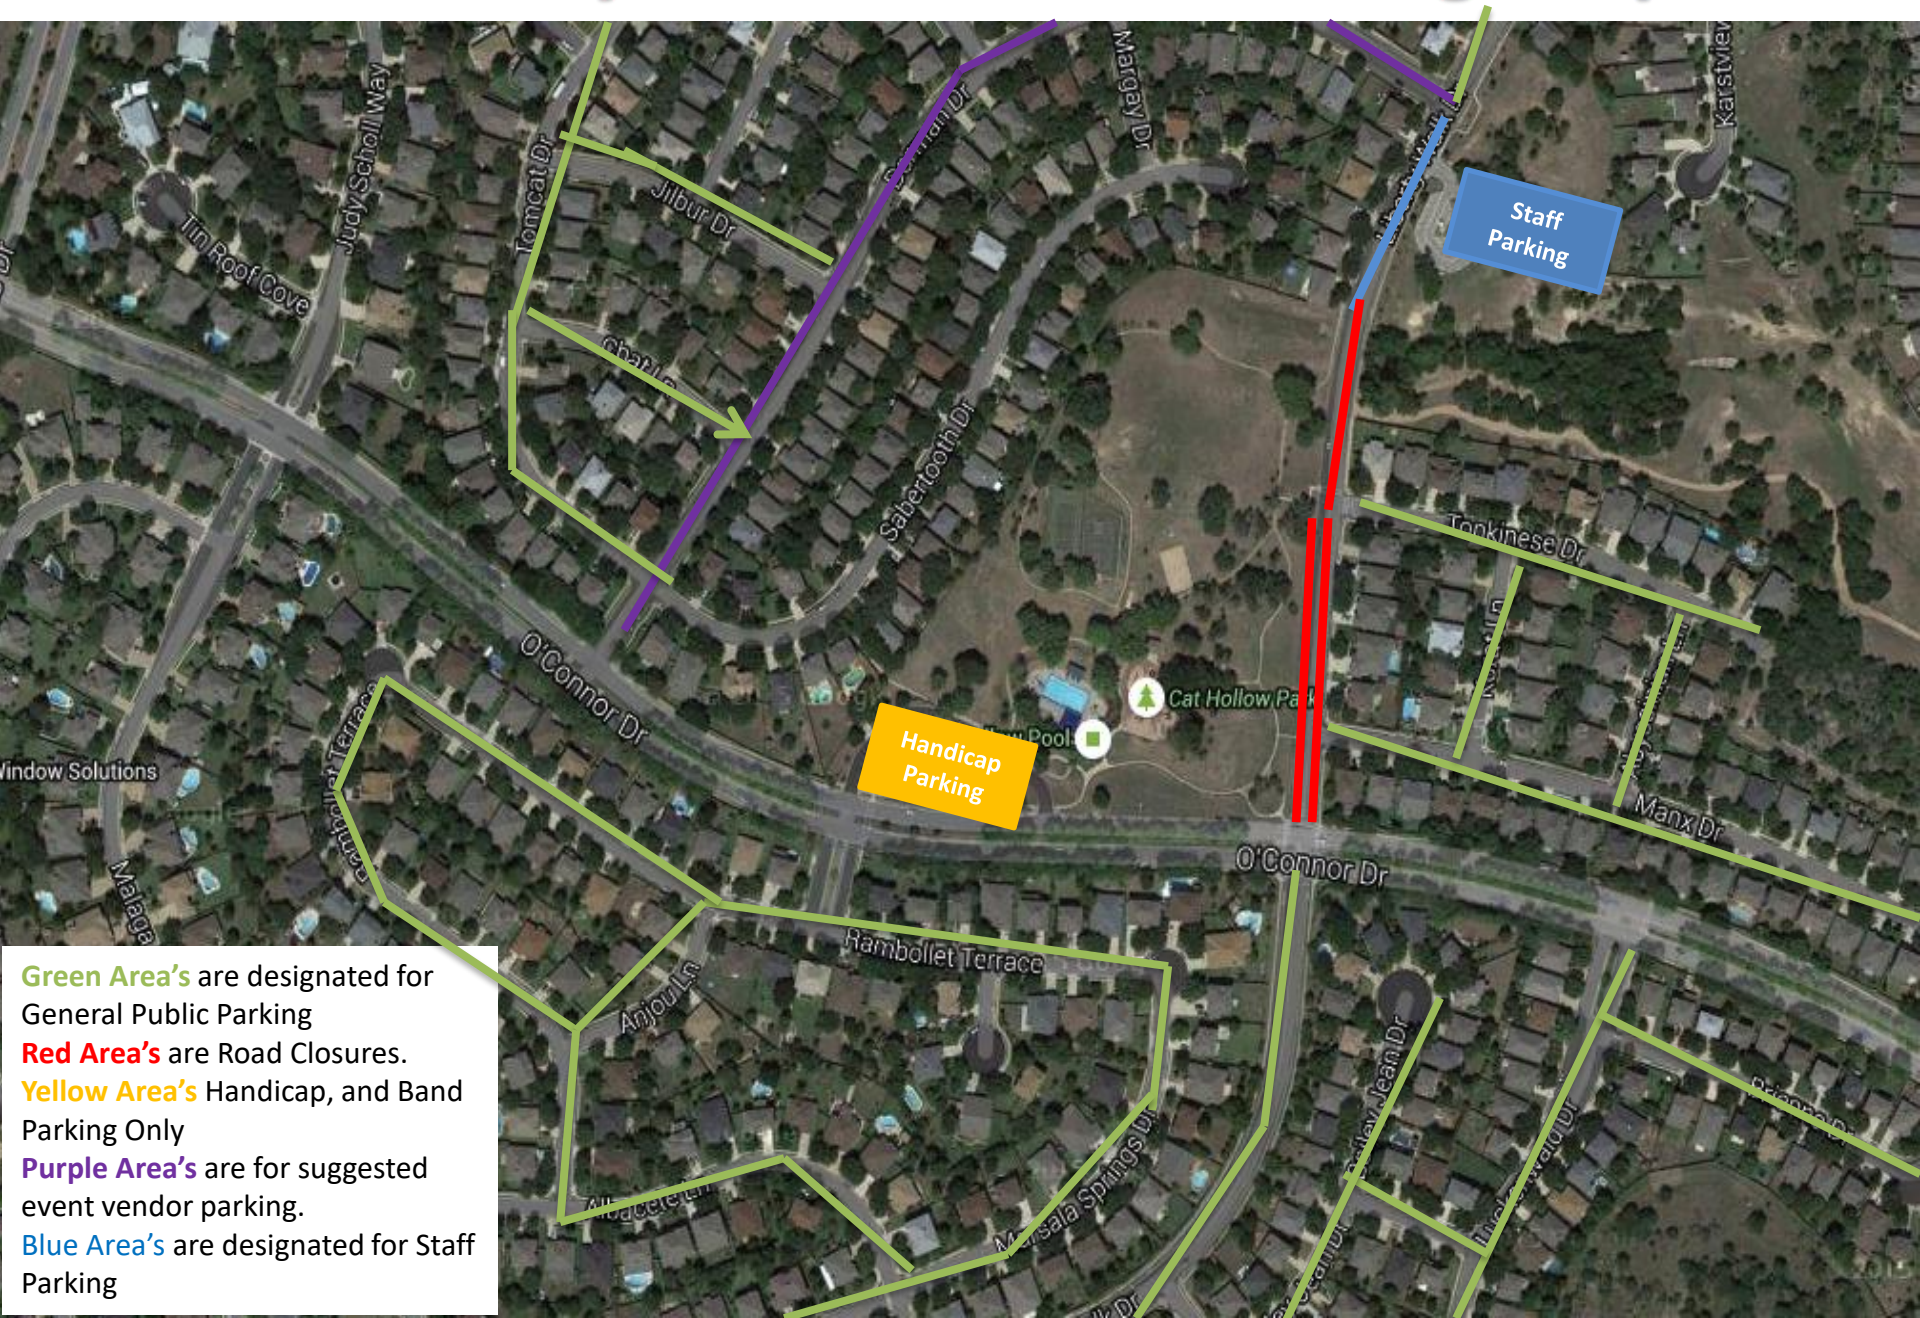

2023 Hairy Man Festival Parking Map

Staff
Parking

Handicap
Parking

Green Area's are designated for General Public Parking
Red Area's are Road Closures.
Yellow Area's Handicap, and Band Parking Only
Purple Area's are for suggested event vendor parking.
Blue Area's are designated for Staff Parking