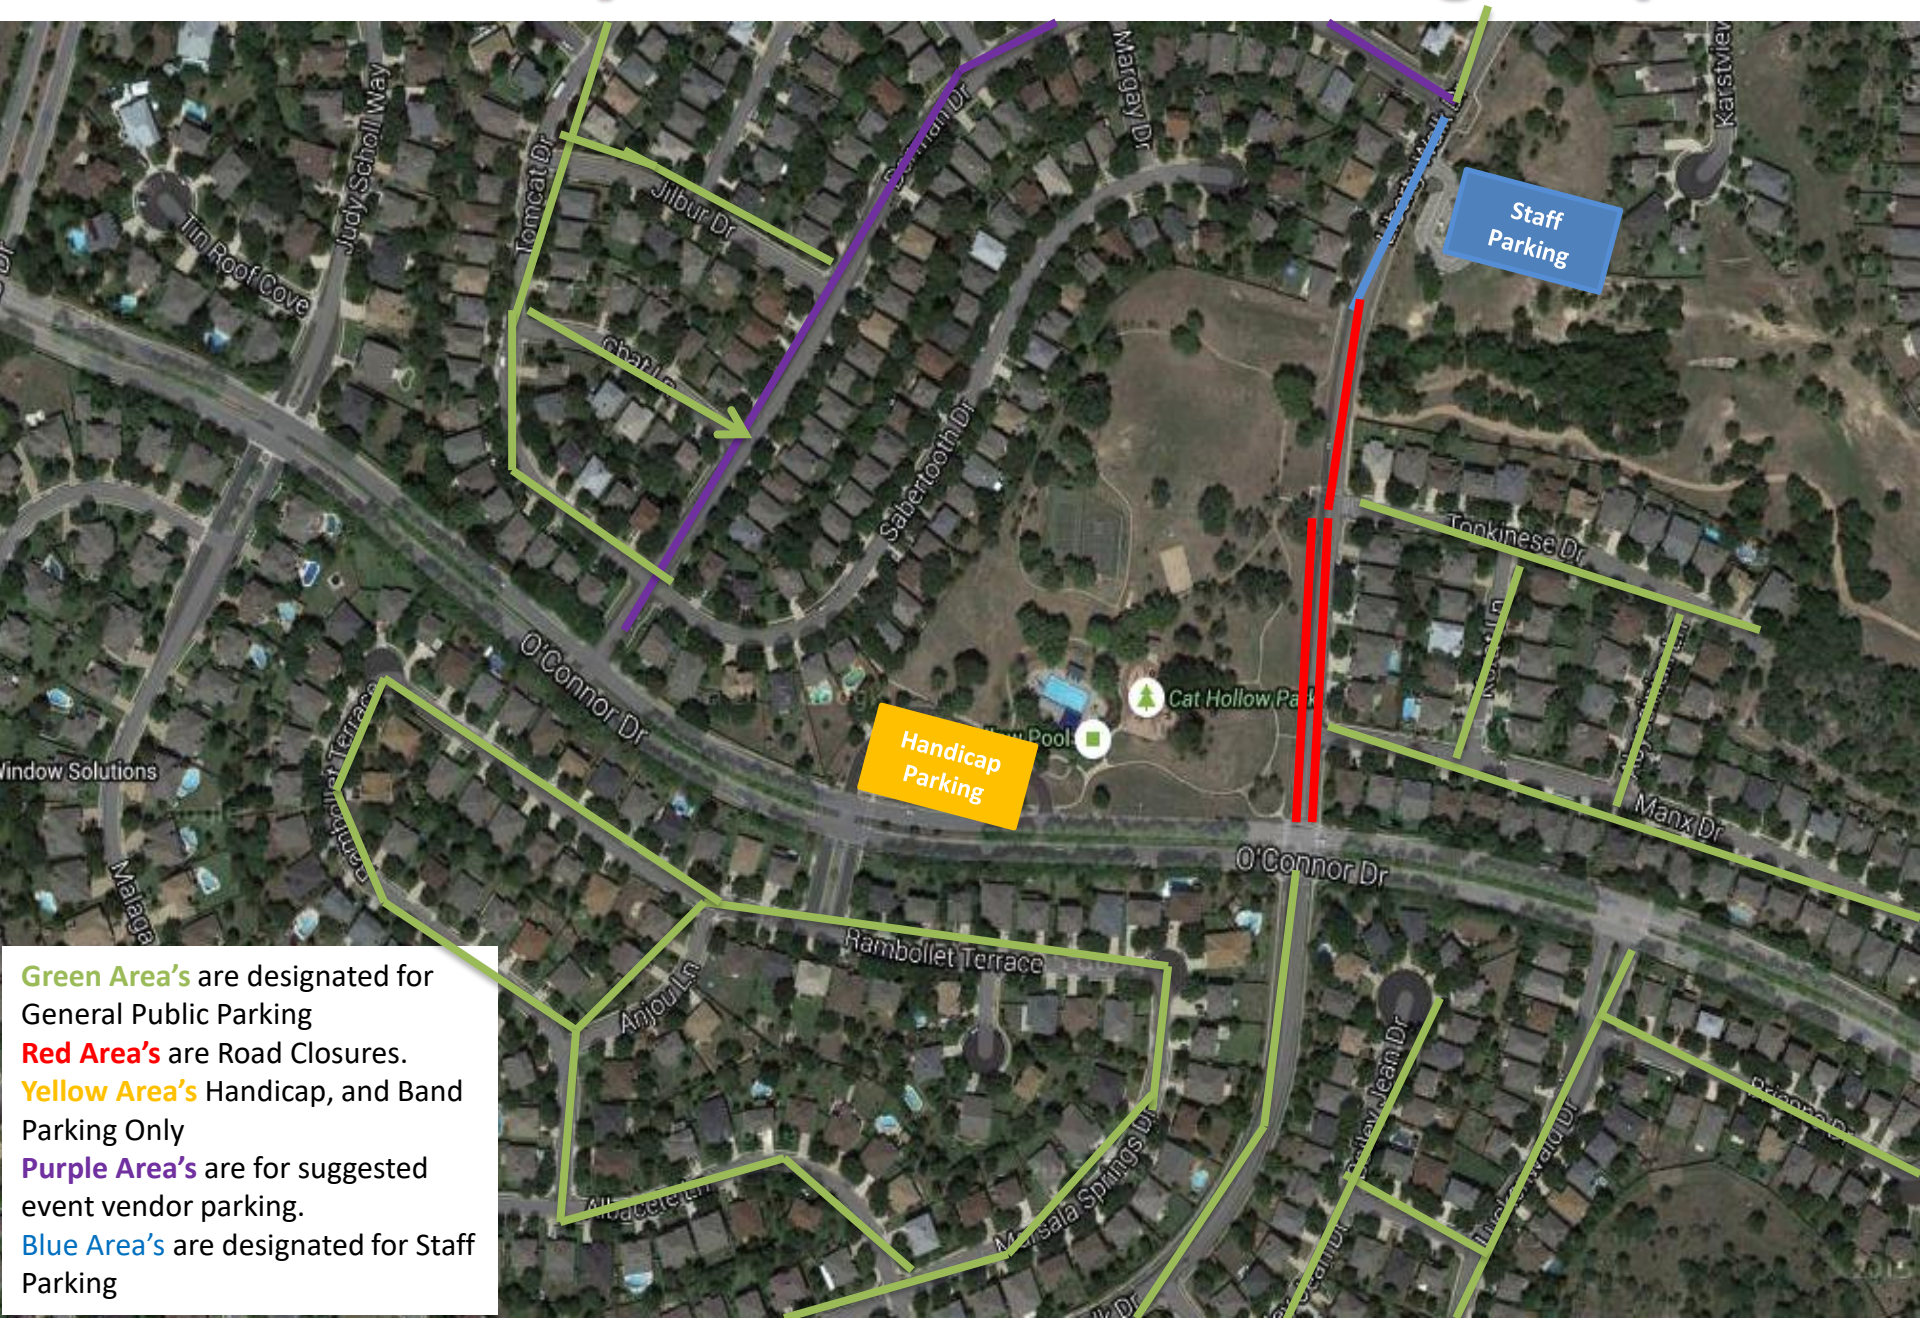

2022 Hairy Man Festival Parking Map

Staff
Parking

Handicap
Parking

Green Area's are designated for General Public Parking
Red Area's are Road Closures.
Yellow Area's Handicap, and Band Parking Only
Purple Area's are for suggested event vendor parking.
Blue Area's are designated for Staff Parking