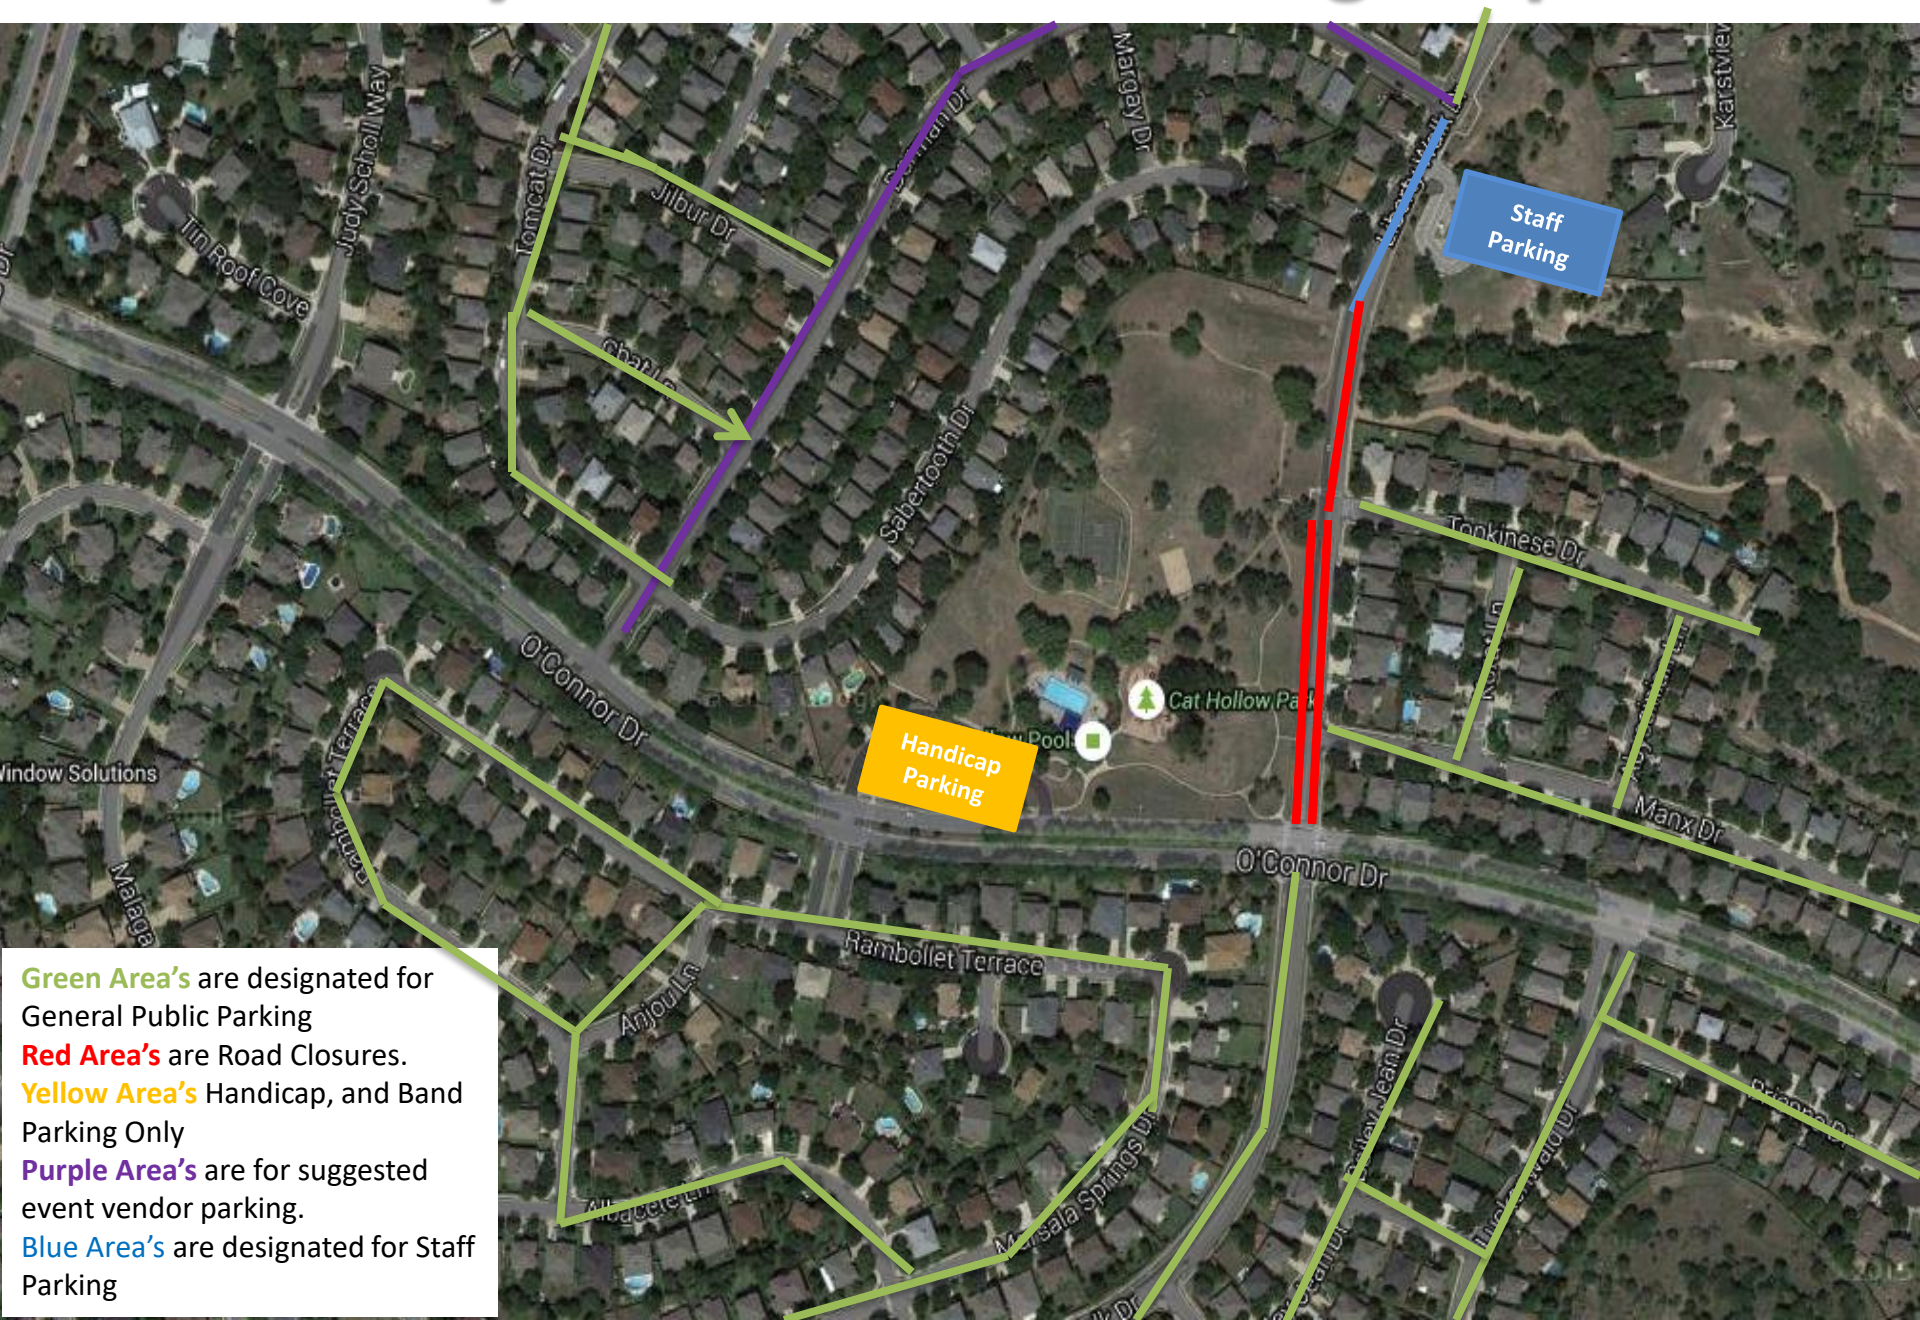

Hairy Man Festival Parking Map

Staff
Parking

Handicap
Parking

Green Area's are designated for General Public Parking
Red Area's are Road Closures.
Yellow Area's Handicap, and Band Parking Only
Purple Area's are for suggested event vendor parking.
Blue Area's are designated for Staff Parking